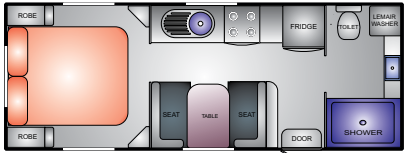

LAYOUTS

INDULGENCE 20678RCE12W