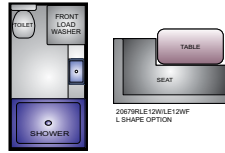

20679RCE12W/LE12WF
FRONT LOAD WASHER OPTION