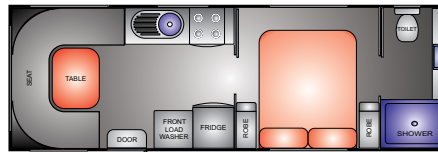

RADIANCE 2379FUE11WF