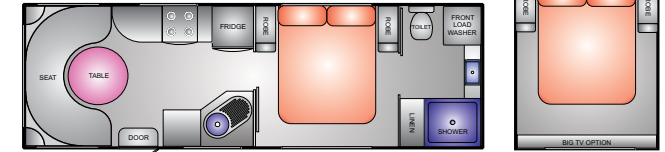

RADIANCE 2479FUE12WF