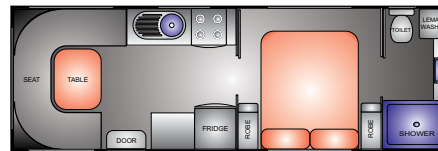

RADIANCE 23679FUE11W