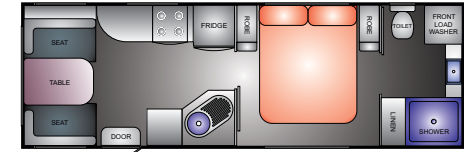

RADIANCE 2379FCE12WF